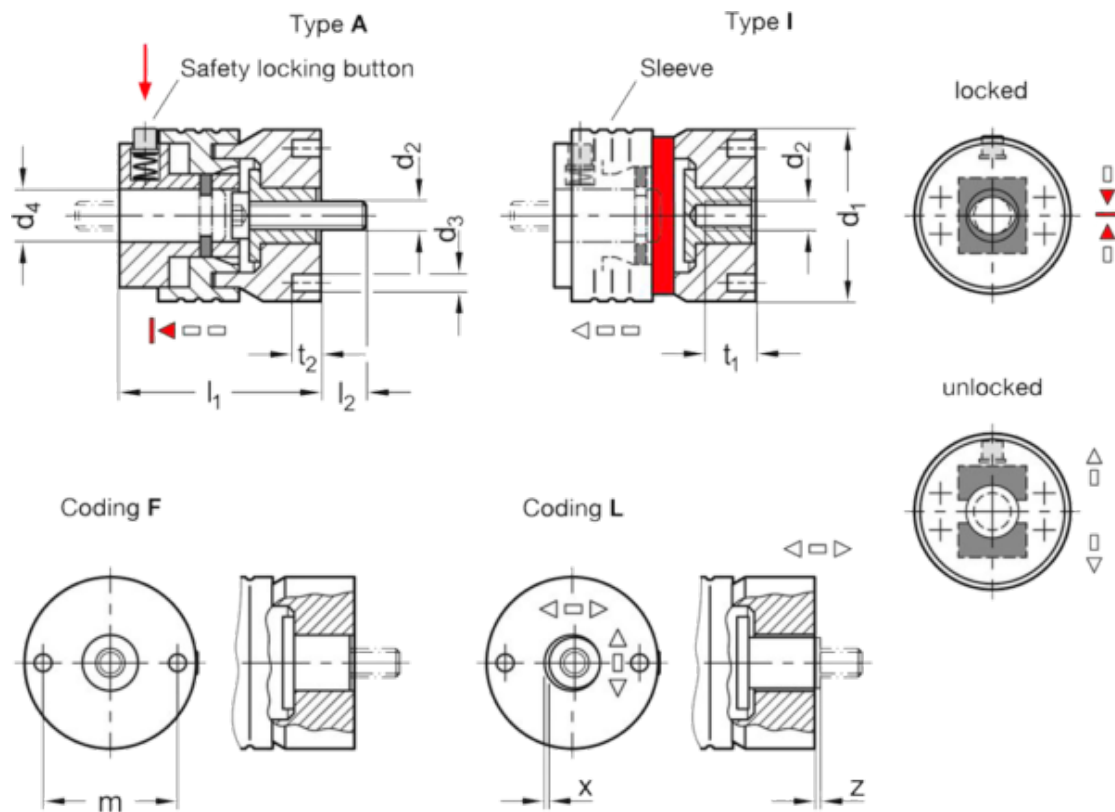

Article number: 2010502NM10ALASS
 Description: E+G Quick release coupling
 GN 1050-2N-M10-A-L-ASS

Measures

D1 = 53	T2 = 10
D2 = M 10	Weight = 397
D3 = 6	X = 0.75
D4 = 18.25	Z = 0.4
L1 = 70.1	
L2 = 15	
M = 40	
Size = 2N	